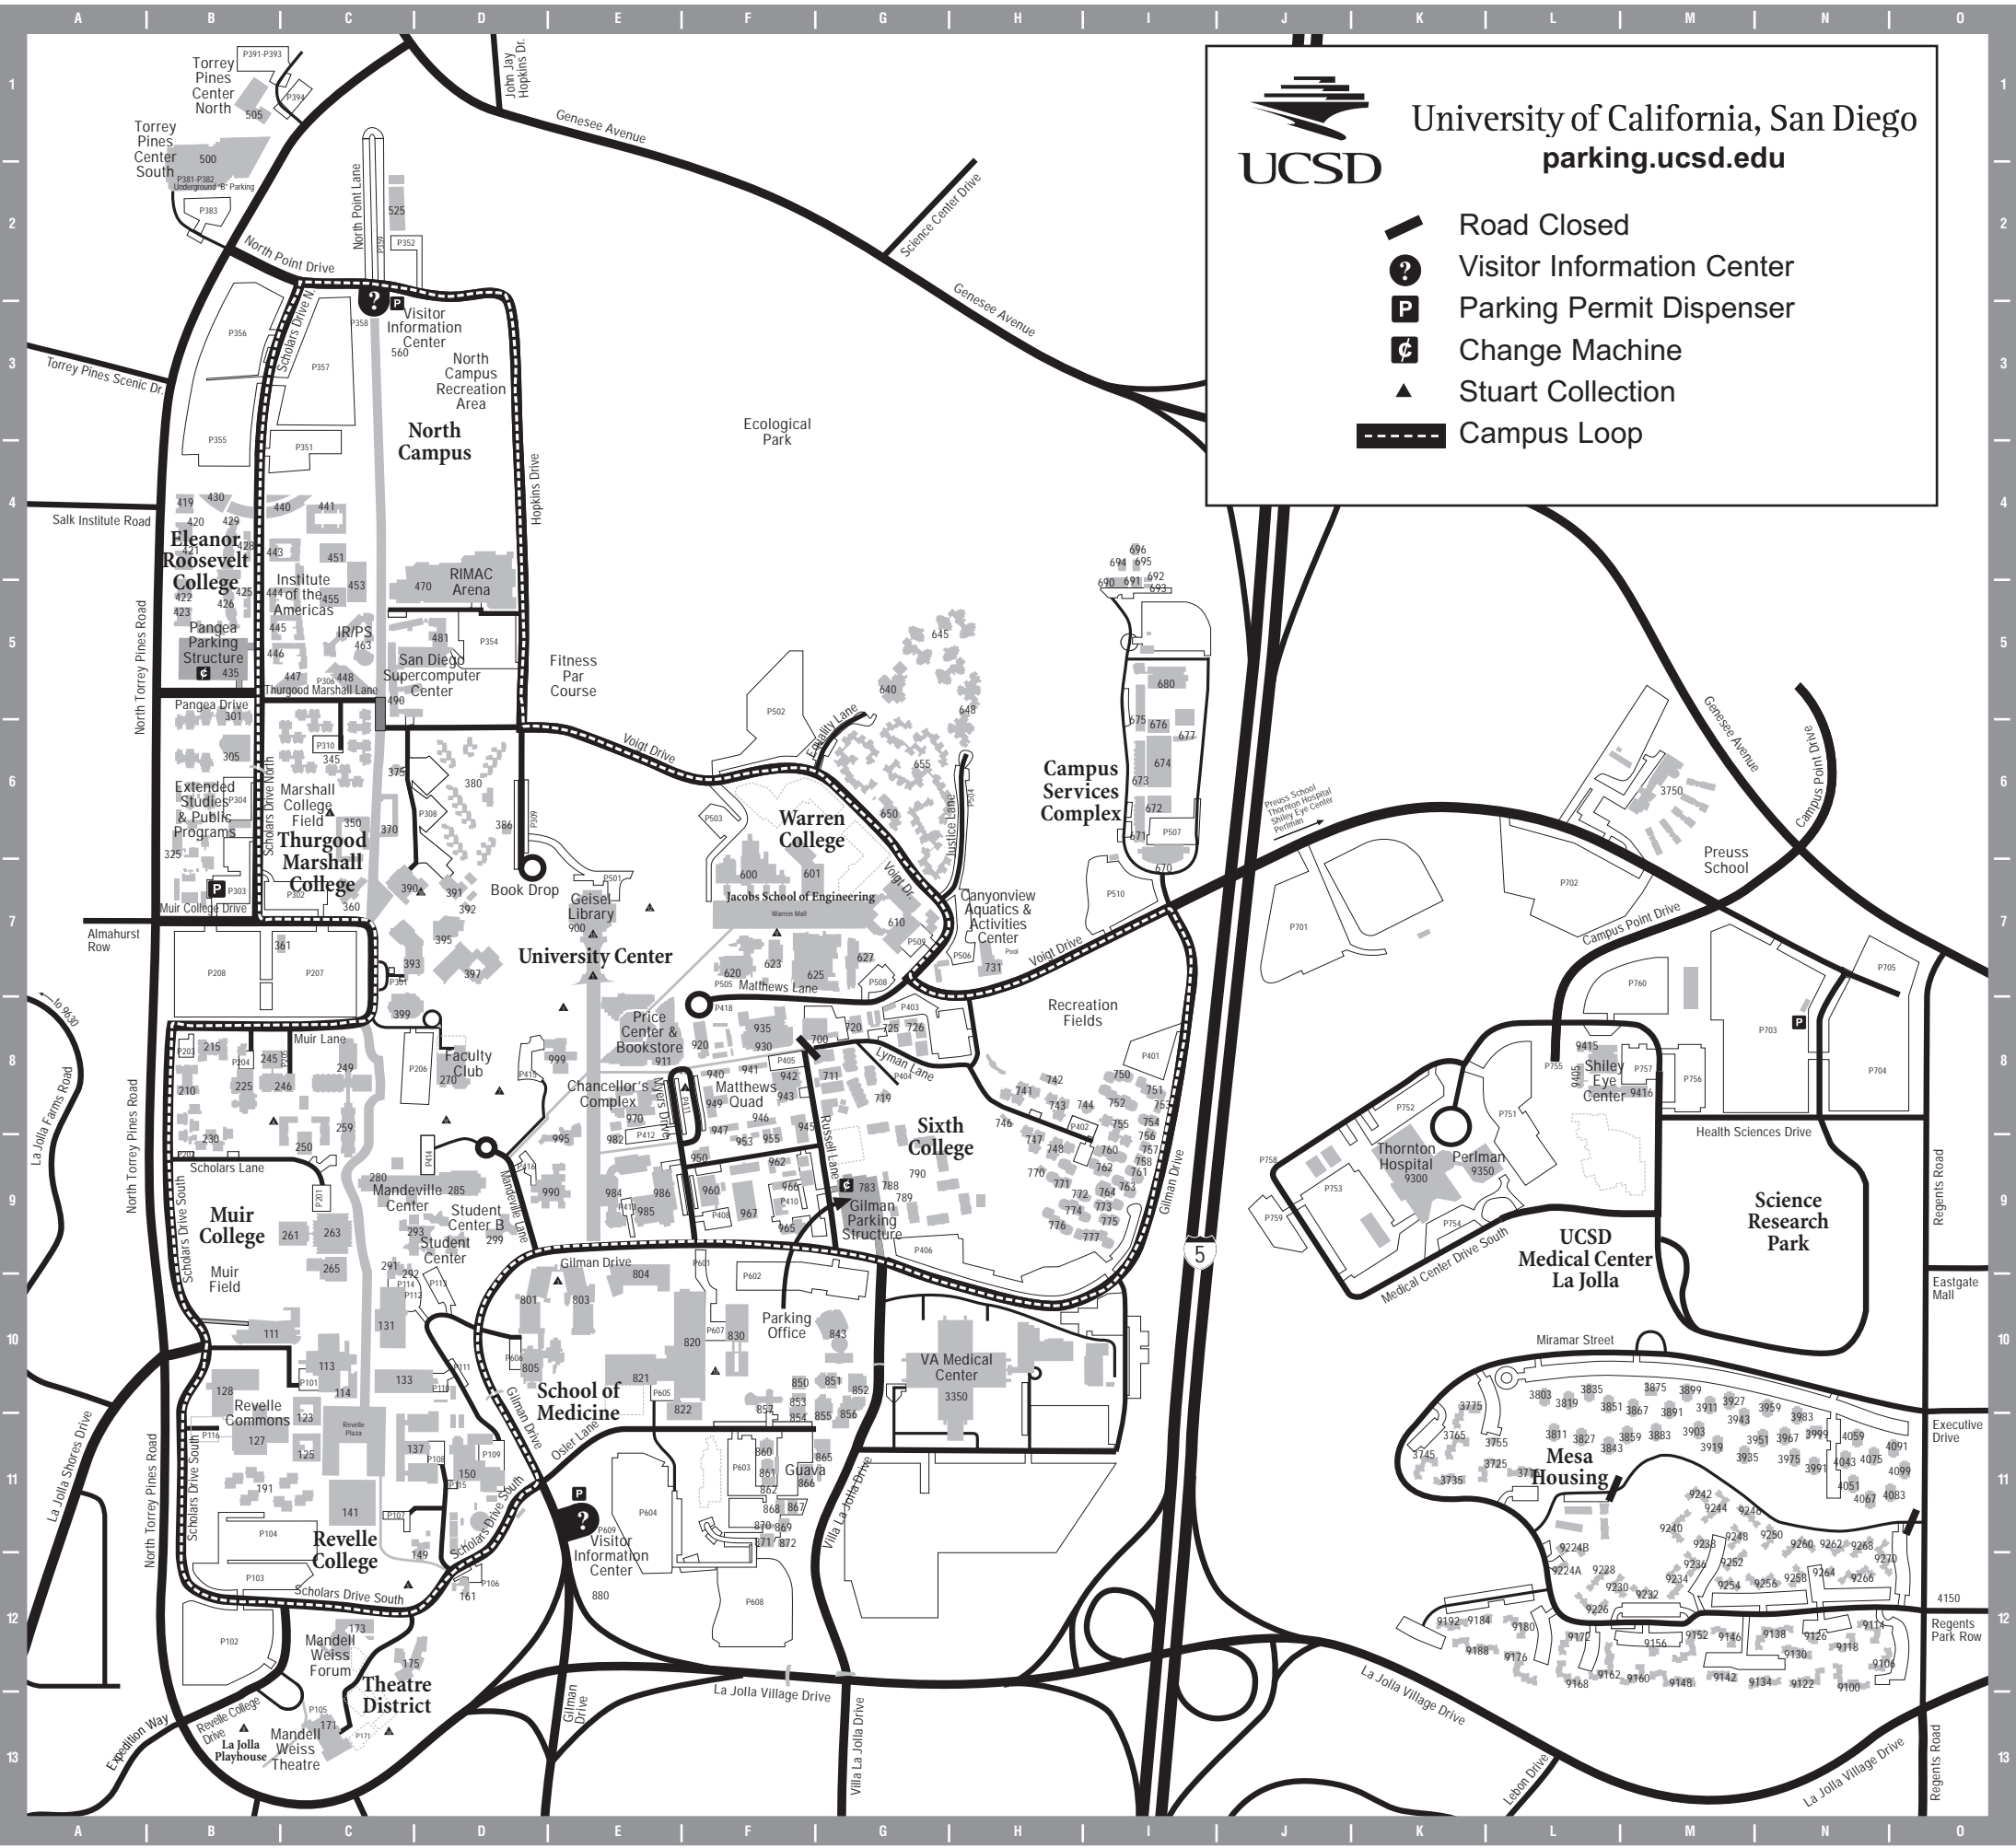

University of California, San Diego  
[parking.ucsd.edu](http://parking.ucsd.edu)

- Road Closed
- Visitor Information Center
- Parking Permit Dispenser
- Change Machine
- Stuart Collection
- Campus Loop